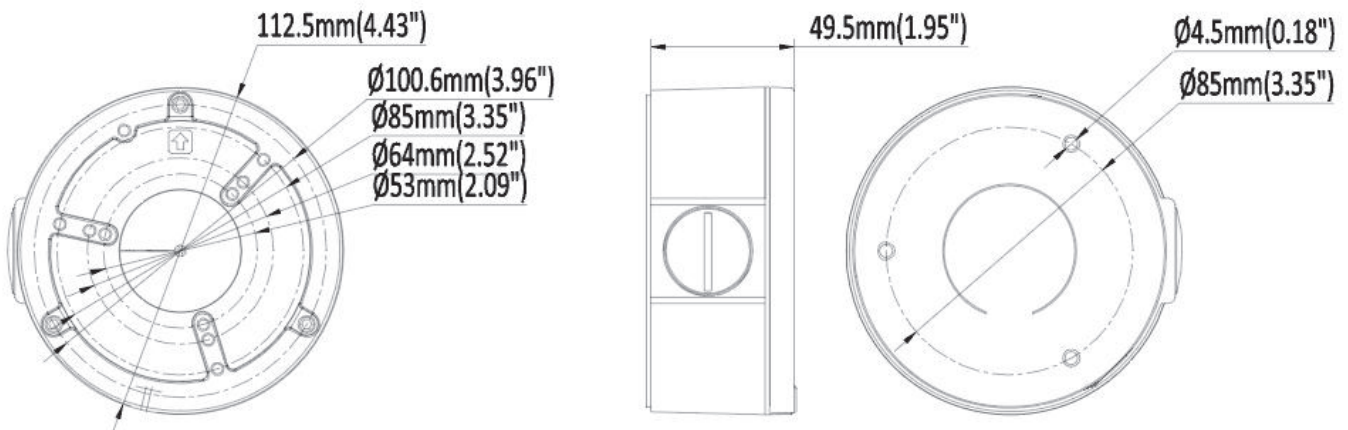

# Black Junction Box

Characteristics	
Colour	Black
Material	Aluminum Alloy
Dimensions	Φ 112.5 × 49.5 mm (Φ 4.43" × 1.95")
Weight	0.85 lb / 385g

## Dimensions

\* Design and specifications are subjects to change without notice.